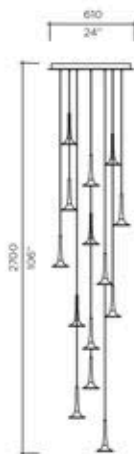

## FINISHES

MIRRORED  
SILVER 12

MIRRORED  
COPPER 22

MIRRORED  
GOLD 24

HAIRLINE  
BRONZE 45

Model **Alo Suspension**  
 Size 152, 229  
 Ref. # SM.07.350\_\_\_  
 MM.07.350\_\_\_  
 Lamping 1 x 1W LED  
 3000K, 100Lm/ea.

Model **Alo Suspension**  
 Size 152, 229  
 Ref. # 3SM.07.350\_\_\_  
 3MM.07.350\_\_\_  
 Lamping 3 x 1W LED  
 3000K, 100Lm/ea.

Model **Alo Suspension**  
 Size 152, 229  
 Ref. # 5SM.07.350\_\_\_  
 5MM.07.350\_\_\_  
 Lamping 5 x 1W LED  
 3000K, 100Lm/ea.

Model **Alo Suspension**  
 Size 152, 229  
 Ref. # 9SM.07.350\_\_\_  
 9MM.07.350\_\_\_  
 Lamping 9 x 1W LED  
 3000K, 100Lm/ea.

Model **Alo Suspension**  
 Size 152, 229  
 Ref. # 14SM.07.350\_\_\_  
 14MM.07.350\_\_\_  
 Lamping 14 x 1W LED  
 3000K, 100Lm/ea.

Model **Alo Suspension**  
 Size 152, 229  
 Ref. # 26SM.07.350\_\_\_  
 26MM.07.350\_\_\_  
 Lamping 26 x 1W LED  
 3000K, 100Lm/ea.

Model **Alo Suspension**  
 Size 152, 229  
 Ref. # 36SM.07.350\_\_\_  
 36SMM.07.350\_\_\_  
 Lamping 36 x 1W LED  
 3000K, 100Lm/ea.