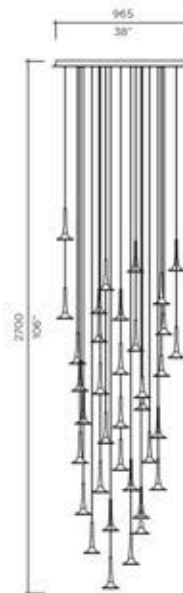

## FINISHES

MIRRORED  
SILVER 12

MIRRORED  
COPPER 22

MIRRORED  
GOLD 24

HAIRLINE  
BRONZE 45

Model **Alo Suspension**  
 Size 152, 229  
 Ref. # SM.07.350\_\_\_  
 MM.07.350\_\_\_  
 Lamping 1 x 1W LED  
 3000K, 100Lm/ea.

Model **Alo Suspension**  
 Size 152, 229  
 Ref. # 3SM.07.350\_\_\_  
 3MM.07.350\_\_\_  
 Lamping 3 x 1W LED  
 3000K, 100Lm/ea.

Model **Alo Suspension**  
 Size 152, 229  
 Ref. # 5SM.07.350\_\_\_  
 5MM.07.350\_\_\_  
 Lamping 5 x 1W LED  
 3000K, 100Lm/ea.

Model **Alo Suspension**  
 Size 152, 229  
 Ref. # 9SM.07.350\_\_\_  
 9MM.07.350\_\_\_  
 Lamping 9 x 1W LED  
 3000K, 100Lm/ea.

Model **Alo Suspension**  
 Size 152, 229  
 Ref. # 14SM.07.350\_\_\_  
 14MM.07.350\_\_\_  
 Lamping 14 x 1W LED  
 3000K, 100Lm/ea.

Model **Alo Suspension**  
 Size 152, 229  
 Ref. # 26SM.07.350\_\_\_  
 26MM.07.350\_\_\_  
 Lamping 26 x 1W LED  
 3000K, 100Lm/ea.

Model **Alo Suspension**  
 Size 152, 229  
 Ref. # 36SM.07.350\_\_\_  
 36SMM.07.350\_\_\_  
 Lamping 36 x 1W LED  
 3000K, 100Lm/ea.