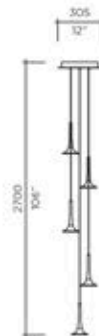

## FINISHES

MIRRORED  
SILVER 12

MIRRORED  
COPPER 22

MIRRORED  
GOLD 24

HAIRLINE  
BRONZE 45

Model **Alo Suspension**  
 Size 152, 229  
 Ref. # SM.07.350\_\_\_  
 MM.07.350\_\_\_  
 Lamping 1 x 1W LED  
 3000K, 100Lm/ea.

Model **Alo Suspension**  
 Size 152, 229  
 Ref. # 3SM.07.350\_\_\_  
 3MM.07.350\_\_\_  
 Lamping 3 x 1W LED  
 3000K, 100Lm/ea.

Model **Alo Suspension**  
 Size 152, 229  
 Ref. # 5SM.07.350\_\_\_  
 5MM.07.350\_\_\_  
 Lamping 5 x 1W LED  
 3000K, 100Lm/ea.

Model **Alo Suspension**  
 Size 152, 229  
 Ref. # 9SM.07.350\_\_\_  
 9MM.07.350\_\_\_  
 Lamping 9 x 1W LED  
 3000K, 100Lm/ea.

Model **Alo Suspension**  
 Size 152, 229  
 Ref. # 14SM.07.350\_\_\_  
 14MM.07.350\_\_\_  
 Lamping 14 x 1W LED  
 3000K, 100Lm/ea.

Model **Alo Suspension**  
 Size 152, 229  
 Ref. # 26SM.07.350\_\_\_  
 26MM.07.350\_\_\_  
 Lamping 26 x 1W LED  
 3000K, 100Lm/ea.

Model **Alo Suspension**  
 Size 152, 229  
 Ref. # 36SM.07.350\_\_\_  
 36SMM.07.350\_\_\_  
 Lamping 36 x 1W LED  
 3000K, 100Lm/ea.