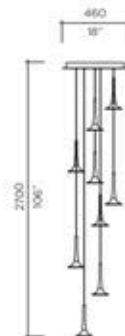

## FINISHES

MIRRORED  
SILVER 12

MIRRORED  
COPPER 22

MIRRORED  
GOLD 24

HAIRLINE  
BRONZE 45

Model **Alo Suspension**  
 Size 152, 229  
 Ref. # SM.07.350\_\_\_  
 MM.07.350\_\_\_  
 Lamping 1 x 1W LED  
 3000K, 100Lm/ea.

Model **Alo Suspension**  
 Size 152, 229  
 Ref. # 3SM.07.350\_\_\_  
 3MM.07.350\_\_\_  
 Lamping 3 x 1W LED  
 3000K, 100Lm/ea.

Model **Alo Suspension**  
 Size 152, 229  
 Ref. # 5SM.07.350\_\_\_  
 5MM.07.350\_\_\_  
 Lamping 5 x 1W LED  
 3000K, 100Lm/ea.

Model **Alo Suspension**  
 Size 152, 229  
 Ref. # 9SM.07.350\_\_\_  
 9MM.07.350\_\_\_  
 Lamping 9 x 1W LED  
 3000K, 100Lm/ea.

Model **Alo Suspension**  
 Size 152, 229  
 Ref. # 14SM.07.350\_\_\_  
 14MM.07.350\_\_\_  
 Lamping 14 x 1W LED  
 3000K, 100Lm/ea.

Model **Alo Suspension**  
 Size 152, 229  
 Ref. # 26SM.07.350\_\_\_  
 26MM.07.350\_\_\_  
 Lamping 26 x 1W LED  
 3000K, 100Lm/ea.

Model **Alo Suspension**  
 Size 152, 229  
 Ref. # 36SM.07.350\_\_\_  
 36SMM.07.350\_\_\_  
 Lamping 36 x 1W LED  
 3000K, 100Lm/ea.