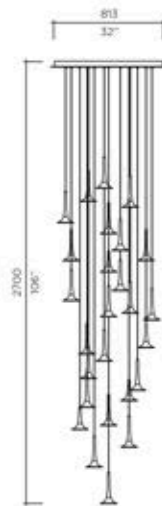

## FINISHES

MIRRORED  
SILVER 12

MIRRORED  
COPPER 22

MIRRORED  
GOLD 24

HAIRLINE  
BRONZE 45

Model **Alo Suspension**  
 Size 152, 229  
 Ref. # SM.07.350\_\_\_  
 MM.07.350\_\_\_  
 Lamping 1 x 1W LED  
 3000K, 100Lm/ea.

Model **Alo Suspension**  
 Size 152, 229  
 Ref. # 3SM.07.350\_\_\_  
 3MM.07.350\_\_\_  
 Lamping 3 x 1W LED  
 3000K, 100Lm/ea.

Model **Alo Suspension**  
 Size 152, 229  
 Ref. # 5SM.07.350\_\_\_  
 5MM.07.350\_\_\_  
 Lamping 5 x 1W LED  
 3000K, 100Lm/ea.

Model **Alo Suspension**  
 Size 152, 229  
 Ref. # 9SM.07.350\_\_\_  
 9MM.07.350\_\_\_  
 Lamping 9 x 1W LED  
 3000K, 100Lm/ea.

Model **Alo Suspension**  
 Size 152, 229  
 Ref. # 14SM.07.350\_\_\_  
 14MM.07.350\_\_\_  
 Lamping 14 x 1W LED  
 3000K, 100Lm/ea.

Model **Alo Suspension**  
 Size 152, 229  
 Ref. # 26SM.07.350\_\_\_  
 26MM.07.350\_\_\_  
 Lamping 26 x 1W LED  
 3000K, 100Lm/ea.

Model **Alo Suspension**  
 Size 152, 229  
 Ref. # 36SM.07.350\_\_\_  
 36SMM.07.350\_\_\_  
 Lamping 36 x 1W LED  
 3000K, 100Lm/ea.