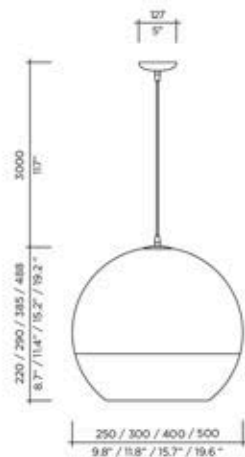

## REFLECTIVE FINISHES

SILVER 12

GOLD 24

Model	<b>Bolio Suspension</b>
Size	250, 300, 400, 500
Ref. #	BM.07120_ _ _ SM.07120_ _ _ MM.07121_ _ _ GM.07122_ _ _
Lamp	E26 / E27 (120V/220V)
	1 x 40W max (250 only)
	1 x 60W max (300 only)
	1 x 75W max (400, 500)
	incandescent
	1 x 40W equivalent
	1 x 60W equivalent
	1 x 75W equivalent
	±

	BM	SM	MM	GM
Lbs	1/5	1/5	2/1	3/1.4
Kg				