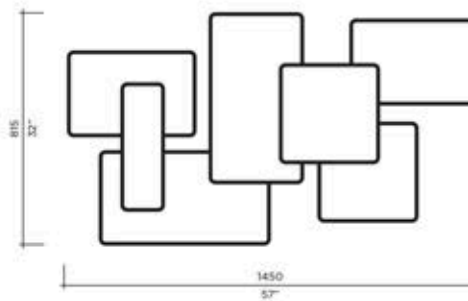

Model Briggs Suspension

Size 150, 350, 450, 600
Ref. # 7MM.07188_--
Bulb 127W LED
3000K

	BM	SM	MM	GM
Lbs	10.5	13.3	16.3	21.6
Kg	4.8	6	7.4	9.8