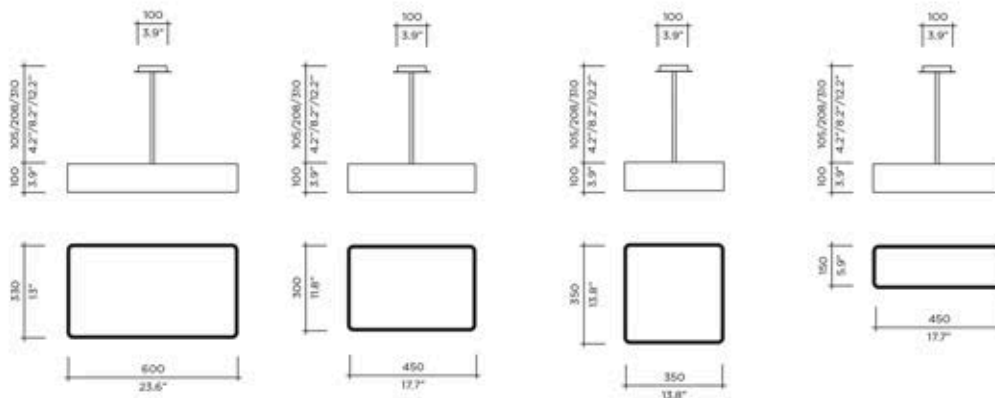

Custom clusters are available

Dimming options are available

Custom finishes are available

LED

FINISHES

CHAMPAGNE 28

Model Briggs Suspension

Size 600
Ref. # GM.07188_--
Bulb 1x25W LED
 3000K

Model Briggs Suspension

Size 450
Ref. # MM.07188_--
Bulb 1x18W LED
 3000K

Model Briggs Suspension

Size 350
Ref. # SM.07188_--
Bulb 1x16W LED
 3000K

Model Briggs Suspension

Size 150
Ref. # BM.07188_--
Bulb 1x9W LED)
 3000K

Model Briggs Suspension

Size 150, 350, 450, 600
Ref. # 4MM.07188_--
Bulb 68W LED)
 3000K

Model Briggs Suspension

Size 150, 350, 450, 600
Ref. # 7MM.07188_--
Bulb 127W LED
 3000K

	BM	SM	MM	GM
Lbs	10.5	13.3	16.3	21.6
Kg	4.8	6	7.4	9.8