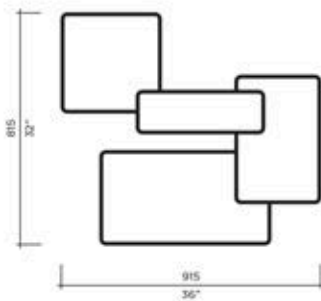

Model Briggs Suspension

Size 450
Ref. # MM.07188_--
Bulb 1x18W LED
 3000K

Model Briggs Suspension

Size 350
Ref. # SM.07188_--
Bulb 1x16W LED
 3000K

Model Briggs Suspension

Size 150
Ref. # BM.07188_--
Bulb 1x9W LED)
 3000K

Model Briggs Suspension

Size 150, 350, 450, 600
Ref. # 4MM.07188_--
Bulb 68W LED)
 3000K

Model Briggs Suspension

Size 150, 350, 450, 600
Ref. # 7MM.07188_--
Bulb 127W LED
 3000K

	BM	SM	MM	GM
Lbs	10.5	13.3	16.3	21.6
Kg	4.8	6	7.4	9.8