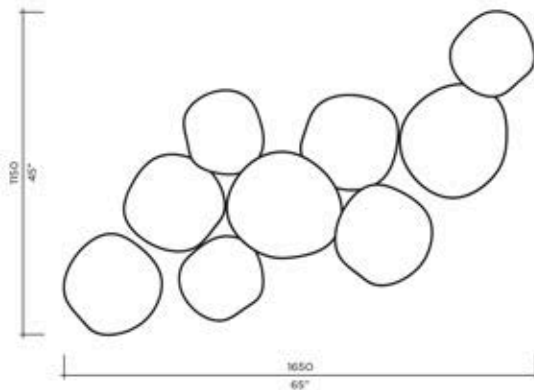

Model **Chestnut**
Size 300, 350, 400
Ref. # 9MM.09.250...
Connecting Kit 9MM.250.KIT
Lamping 9x12W LED
3000K