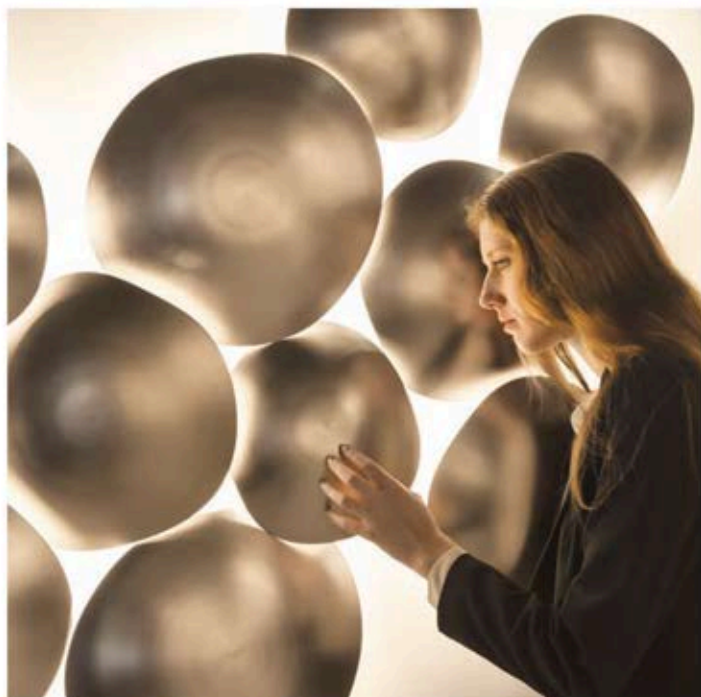

CHESTNUT

Designer | VISO Design Studio

Spun metal light fixture with champagne finish

Fixture can be installed on the ceiling, as a wall sconce or used as decorative art

Available in four standard clusters: four, six, nine and eleven.

Connected to individual power sources or to a single source with the purchase of a connecting kit*

The angle of each plate can be articulated individually

Custom clusters available

Dimming options available