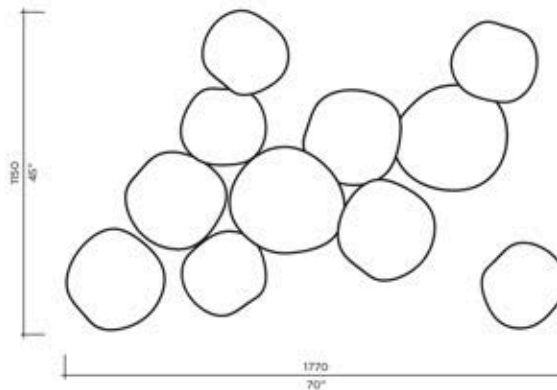

Model **Chestnut**
Size 300, 350, 400
Ref. # 11MM.09.250...
Connecting Kit 11MM.250.KIT
Lamping 11x12W LED
3000K

CHESTNUT SPECS

	SM	MM	GM
Lbs	2	3	3
Kg	9	1.4	1.4