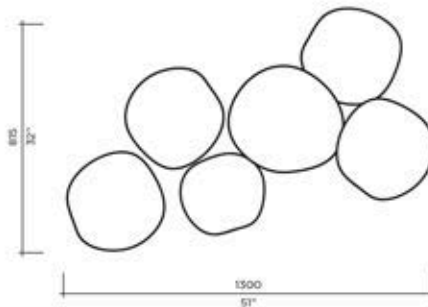

Model **Chestnut**
Size 300, 350, 400
Ref. # 6MM.09.250...
Connecting Kit 6MM.250.KIT
Lamping 6x12W LED
3000K