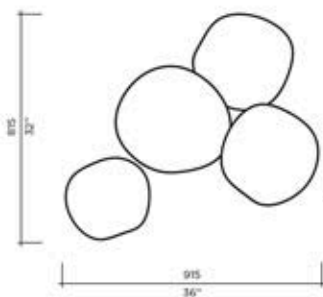

Model **Chestnut**
Size 300, 350, 400
Ref. # 4MM.09.250...
Connecting Kit 4MM.250.KIT
Lamping 4x12W LED
3000K