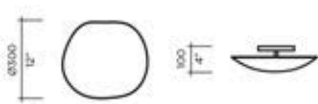

Model **Chestnut**
Size 300
Ref. # 5M.09.250...
Lamping 1x12W LED
3000K