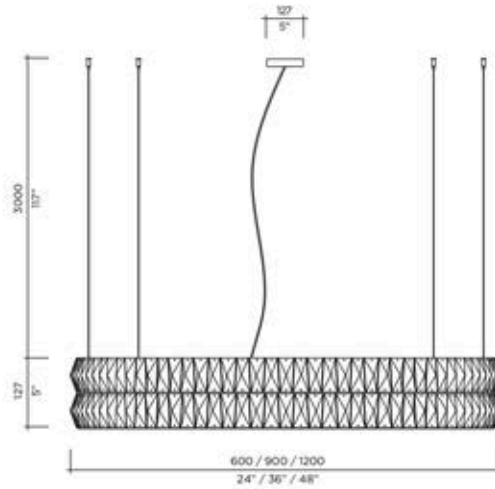

GIA ROUND

Designer | VISO Design Studio

Dazzling four faceted Astfour crystals
Chrome plated frame
Chrome metal canopy
Custom designs and drops are available
LED option is available

OPTIONS

Model	Gia Round Suspension
Size	600, 900, 1200
Ref. #	SM.07.281 MM.07.281 GM.07.281
Lamp	G9 Bi-Pin Halogen (120V/220V)
	6 x 25W (600)
	10 x 25W (900)
	12 x 25W (1200)
	6 x 25W equivalent
	10 x 25W equivalent
	12 x 25W equivalent
	⚡

	SM	MM	GM
Lbs	35	45	58
Kg	15.9	20.4	26.3