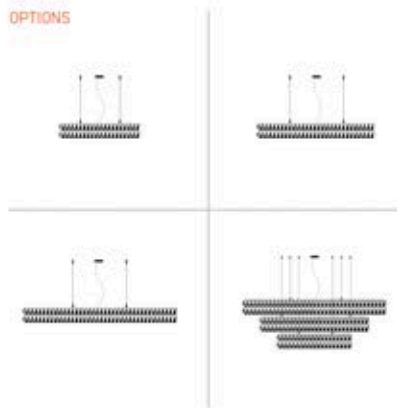

GIA ROUND

Designer | VISO Design Studio

Dazzling four faceted Astfour crystals
Chrome plated frame
Chrome metal canopy
Custom designs and drops are available
LED option is available

OPTIONS

Model	Gia Round Suspension
Size	600, 900, 1200
Ref. #	SM.07.281 MM.07.281 GM.07.281
Lamp	G9 Bi-Pin Halogen (120V/220V)
	6 x 25W (600)
	10 x 25W (900)
	12 x 25W (1200)
	6 x 25W equivalent
	10 x 25W equivalent
	12 x 25W equivalent
	⚡

	SM	MM	GM
Lbs	35	45	58
Kg	15.9	20.4	26.3